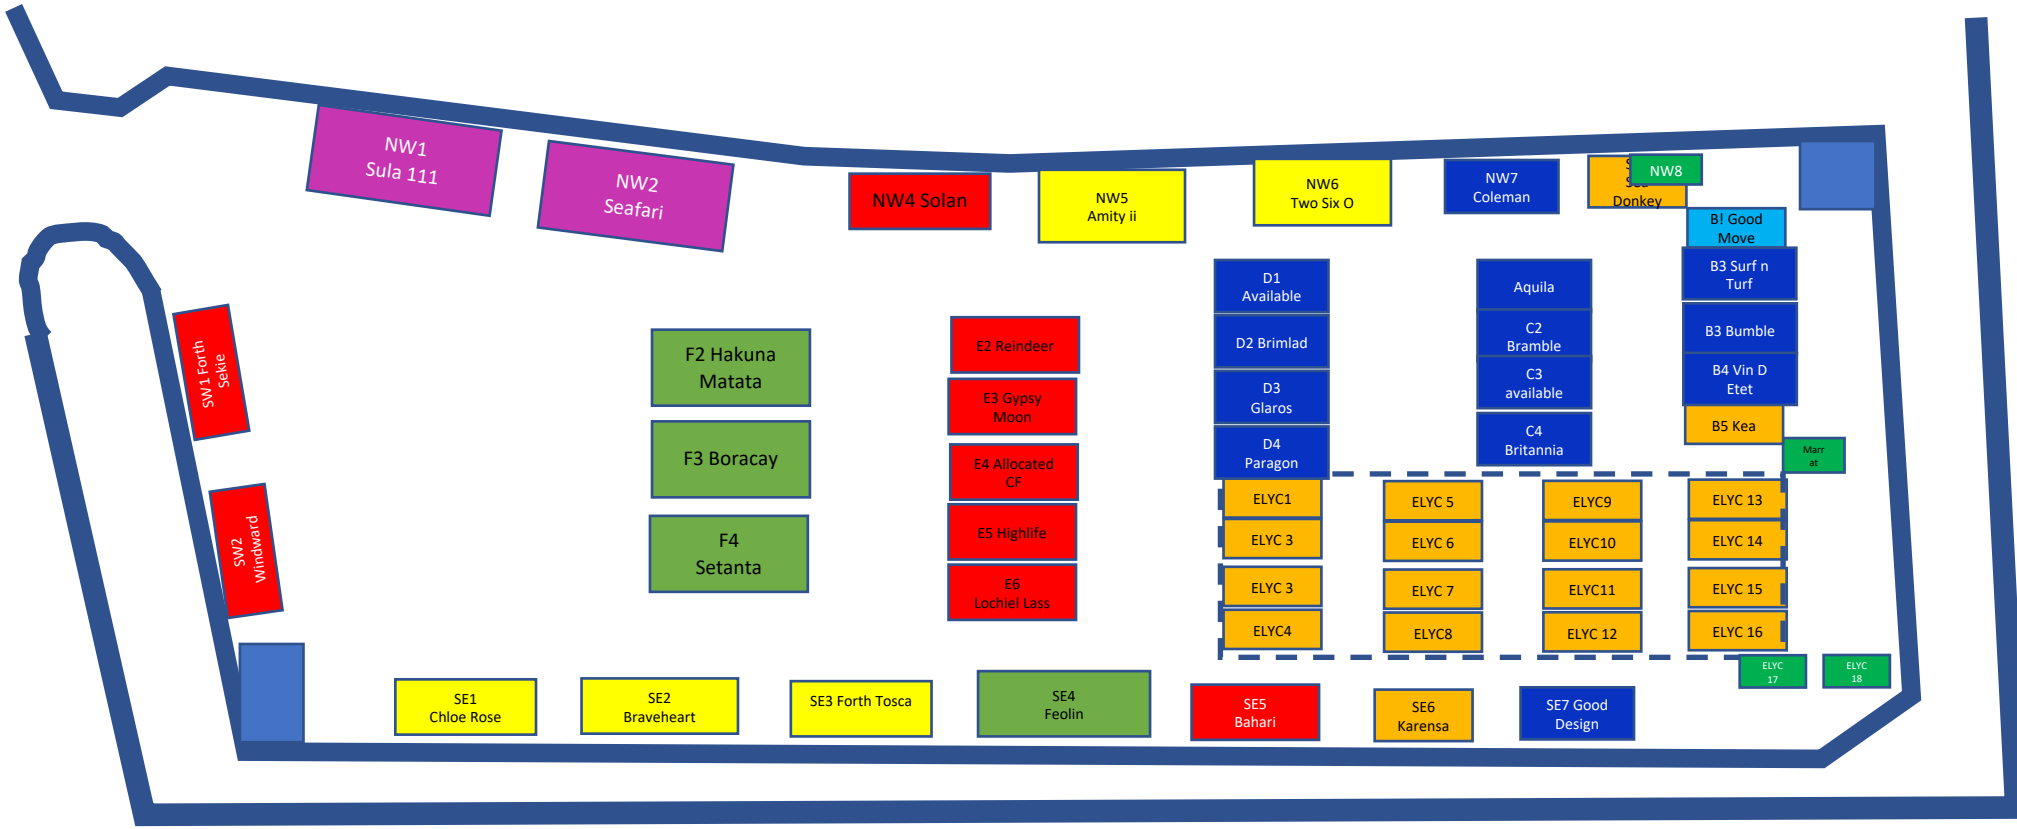

North Berwick Harbour Trust Association - Mooring Plan

- Boat Size A (up to 3.5m)
(3.5m on plan)
- Boat Size D (5.6m to 6.5m)
(6m on plan)
- Boat Size G (8.5m to 9.5m)
(9m on plan)
- Boat Size C (3.5 m to 5.5m)
(5m on plan)
- Boat Size E (6.6m to 7.5m)
(7m on plan)
- Boat Size H (over 9.5m)
(Actual boat size on plan)
- Boat Size C (4.6m to 5.5m)
(5m on plan)
- Boat Size F (7.6m to 8.5m)
(8m on plan)

SW Wall